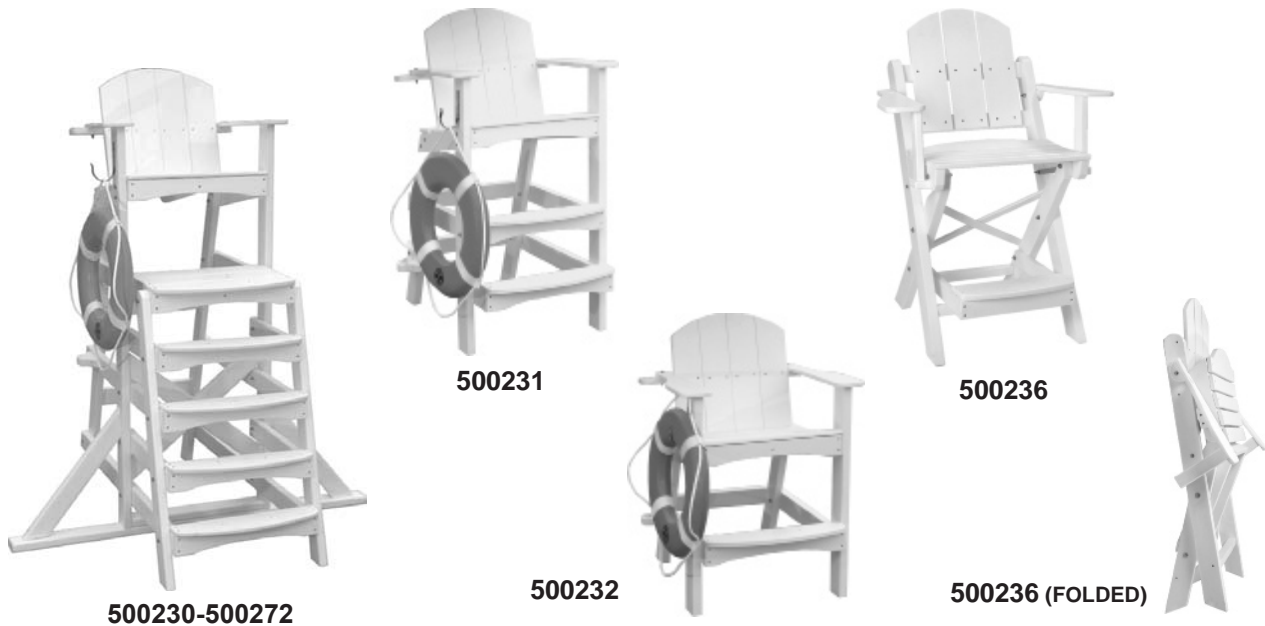

Kiefer "Forever™" Lifeguard Chair

SPECIFICATION NUMBER:				Product Specifications - Drawing	Adolph Kiefer & Assoc. Commercial Products 1700 KIEFER DRIVE ZION, ILLINOIS 60099-4093 800-451-3262 Fax: 847-872-0284 www.kieferpool.com
PRODUCT DESCRIPTION:	FOREVER™ LIFEGUARD CHAIR			THE INFORMATION CONTAINED IN THIS SPECIFICATION IS THE SOLE PROPERTY OF ADOLPH KIEFER & ASSOC. AND CANNOT BE REPRODUCED IN WHOLE OR PART, NOR DELIVERED TO OTHERS WITHOUT THE EXPRESS WRITTEN CONSENT OF ADOLPH KIEFER & ASSOC.	
PRODUCT NUMBER:	5003230, 500231, 500232, 500236, 500272				
WRITTEN BY:	DAG	DATE: 08.06.07	REVISION: A		
APPROVED BY:	JK	DATE: 08.22.07	PAGE No: 1 of 2		

FOREVER™ LIFEGUARD CHAIR

Product Name: "Forever™" Lifeguard Chair

AKA Product #: 500230, 500231, 500232, 500236, 500272

Application:

These durable guard chairs are made from furniture grade recycled plastic lumber. They will not rot, rust or splinter, never need painting and are easily cleaned with soap and water. Can be used both indoors and out. Integral umbrella mount and attached ring bouy hook.

Color: White or Weathered Wood

All chairs ship unassembled.

- Weight for 500230: (approx.) 200 lbs.
- Weight for 500272: (approx.) 200 lbs.
- Weight for 500231: (approx.) 100 lbs.
- Weight for 500232: (approx.) 80 lbs.
- Weight for 500236: (approx.) 60 lbs.

Specifications:

The Kiefer "Forever™" guard chair shall be constructed from recycled plastic lumber.

The seat height on Model# 500230 shall be 60" from the ground.

The seat height on Model# 500272 shall be 72" from the ground.

The seat height on Model# 500231 shall be 40" from the ground.

The seat height on Model# 500232 shall be 30" from the ground.

The seat height on Model# 500236 shall be 30" from the ground.

All fasteners and hardware shall be 300 series stainless steel.

SPECIFICATION NUMBER:				Product Specifications - Written	Adolph Kiefer & Assoc. Commercial Products 1700 KIEFER DRIVE ZION, ILLINOIS 60099-4093 800-451-3262 Fax: 847-872-0284 www.kieferpool.com
PRODUCT DESCRIPTION:	FOREVER™ LIFEGUARD CHAIR			THE INFORMATION CONTAINED IN THIS SPECIFICATION IS THE SOLE PROPERTY OF ADOLPH KIEFER & ASSOC. AND CANNOT BE REPRODUCED IN WHOLE OR PART, NOR DELIVERED TO OTHERS WITHOUT THE EXPRESS WRITTEN CONSENT OF ADOLPH KIEFER & ASSOC.	
PRODUCT NUMBER:	5003230, 500231, 500232, 500236, 500272				
WRITTEN BY:	DAG	DATE: 08.06.07	REVISION: A		
APPROVED BY:	JK	DATE: 08.22.07	PAGE No: 2 of 2