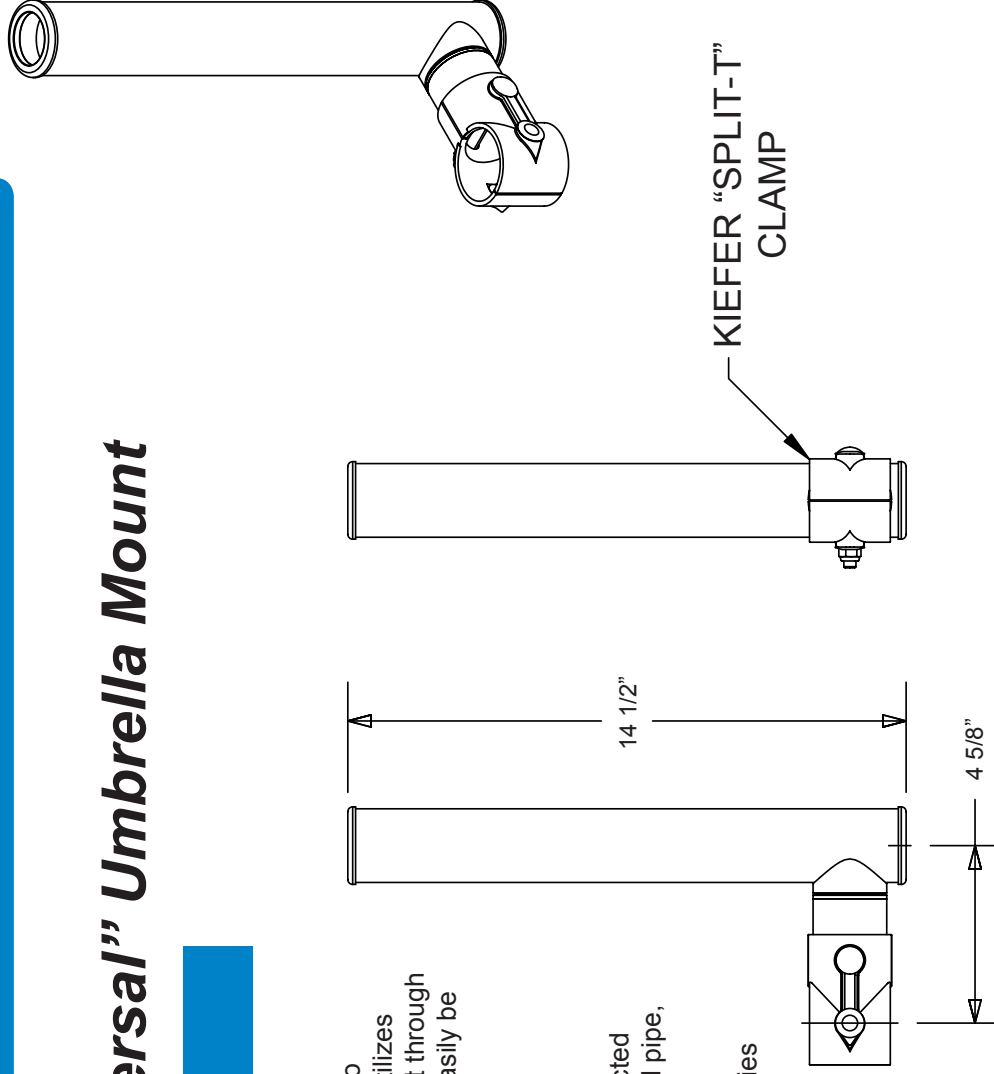

Kiefer "Universal" Umbrella Mount

Product Name: "Universal" Umbrella Mount

AKA Product #: 500247S

Application:

The Universal Umbrella Mount is the perfect addition to any Kiefer guard chair. The unique "no-weld" design utilizes Kiefer's exclusive "Safety-Lock Split-T" fittings and bolt through locking nut joining system. This umbrella mount can easily be mounted to existing guard chairs as well.

Specifications:

The Kiefer Universal Umbrella mount shall be constructed from 1.90" O.D. x .065" Wall, Type 304L stainless steel pipe, electro-polished.

Fasteners and clamping mechanisms shall be 300 series stainless steel.

Weight: 6.0 lbs.

SPECIFICATION NUMBER:	UNIVERSAL UMBRELLA MOUNT		
PRODUCT DESCRIPTION:	UNIVERSAL UMBRELLA MOUNT		
PRODUCT NUMBER:	500247S	DATE: 07.17.07	REVISION: A
WRITTEN BY:	DAG	DATE: 08.08.07	PAGE No: 1 of 1
APPROVED BY:	JK		

Product Specs. - Written & Drawing

THE INFORMATION CONTAINED IN THIS SPECIFICATION IS THE SOLE PROPERTY OF ADOLPH KIEFER & ASSOC. AND CANNOT BE REPRODUCED IN WHOLE OR PART, NOR DELIVERED TO OTHERS WITHOUT THE EXPRESS WRITTEN CONSENT OF ADOLPH KIEFER & ASSOC.

**Adolph Kiefer & Assoc.
Commercial Products**

1700 KIEFER DRIVE
ZION, ILLINOIS 60099-4093
800-323-4071 Fax: 847-872-0284
www.kiefer.com