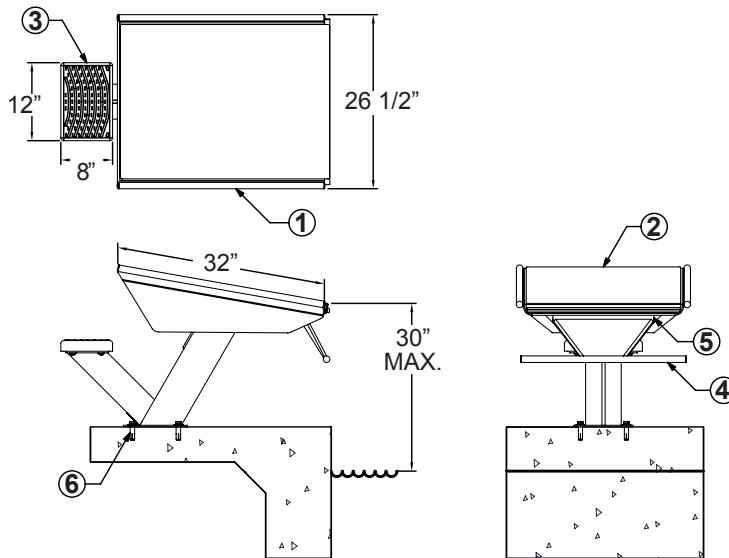

Kiefer "Olympian" Starting Block

SPECIFICATION NUMBER:	13.152.01.08			Product Specifications - Drawing	Adolph Kiefer & Assoc. Commercial Products 1700 KIEFER DRIVE ZION, ILLINOIS 60099-4093 800-323-4071 Fax: 847-872-0284 www.kiefer.com
PRODUCT DESCRIPTION:	OLYMPIAN STARTING BLOCK				
PRODUCT NUMBER:	500390SS				
WRITTEN BY:	DAG	DATE: 08.02.07	REVISION: A		
APPROVED BY:	JK	DATE: 08.22.07	PAGE No: 1 of 2		
THE INFORMATION CONTAINED IN THIS SPECIFICATION IS THE SOLE PROPERTY OF ADOLPH KIEFER & ASSOC. AND CANNOT BE REPRODUCED IN WHOLE OR PART, NOR DELIVERED TO OTHERS WITHOUT THE EXPRESS WRITTEN CONSENT OF ADOLPH KIEFER & ASSOC.					

Product Name: "Olympian"

AKA Product #: 500390SS

Application:

Conforms to regulations for both long and short course competition for US Swimming, NCAA, FINA, and NFHS by maintaining a maximum height of 29.5" above the surface of the water.

Stainless Steel top non-skid material available in a choice of colors: Black, Gold, Red, Blue, or Granite.

Thermoplastic step available in a choice of colors: Blue, Gold, Orange, Red, Granite, Black, Green, Purple or Burgundy.

Pedestals have a concealed internal channel for clean, tangle-free routing of timing equipment cables.

Lane numbers adhere on both the right and left sides of the pedestal and on the backstroke bar in consecutive order in black or white. Custom colors and logos are available for an additional charge.

Weight: 145.0 lbs.

Specifications:

The Kiefer "Olympian" starting block (500390SS) shall be all stainless steel construction, using Type 304L stainless steel, either electro-polished or powder-coated.

- ① The block top shall measure 26 1/2" w x 32"d, including two (2) 1" O.D. side rails and be constructed of Type 304L stainless steel, electro-polished or powder-coated.
- ② The block top shall be fixed at a 10 degree angle, (sloping towards the pool) and covered with a non-skid material. Unless otherwise specified a Kiefer deck logo shall be applied.
- ③ The step shall be 12" x 8" molded thermoplastic with a non-slip embedded top surface.
- ④ The backstroke bar shall be 1" O.D. tube x .065" wall, Type 304L stainless steel, electro-polished or powder-coated, (provided with two (2) plastic end caps).
- ⑤ The backstroke bar shall be adjustable, both vertically and laterally, by means of a Type 304L stainless steel bracket.
- ⑥ Each starting block shall be supplied with four (4) Type 304 stainless steel expansion anchors and hardware.

All fasteners and hardware shall be 300 series stainless steel.